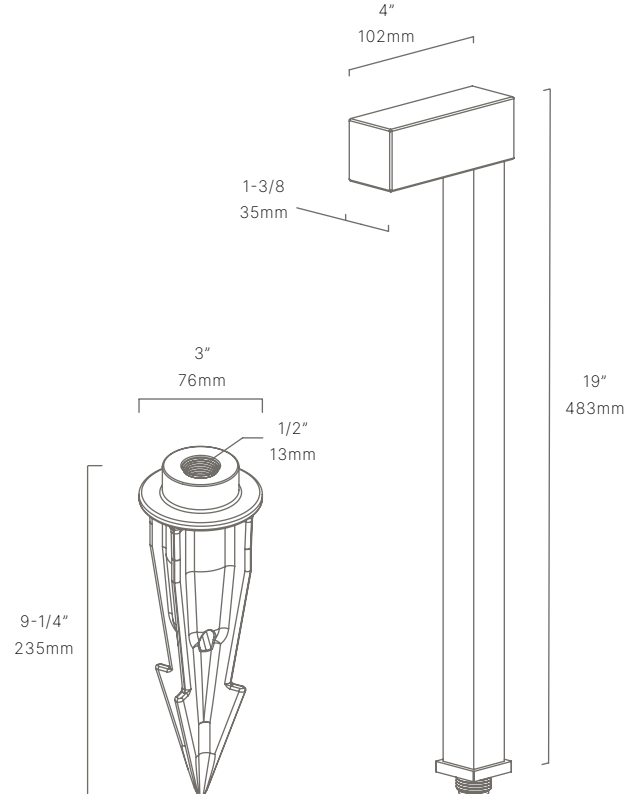

P. 760.931.2910

O. 2742 Loker Ave. W Carlsbad CA 92010

W. www.auroralight.com

MADE IN USA
WITH DOMESTIC & IMPORTED MATERIALS